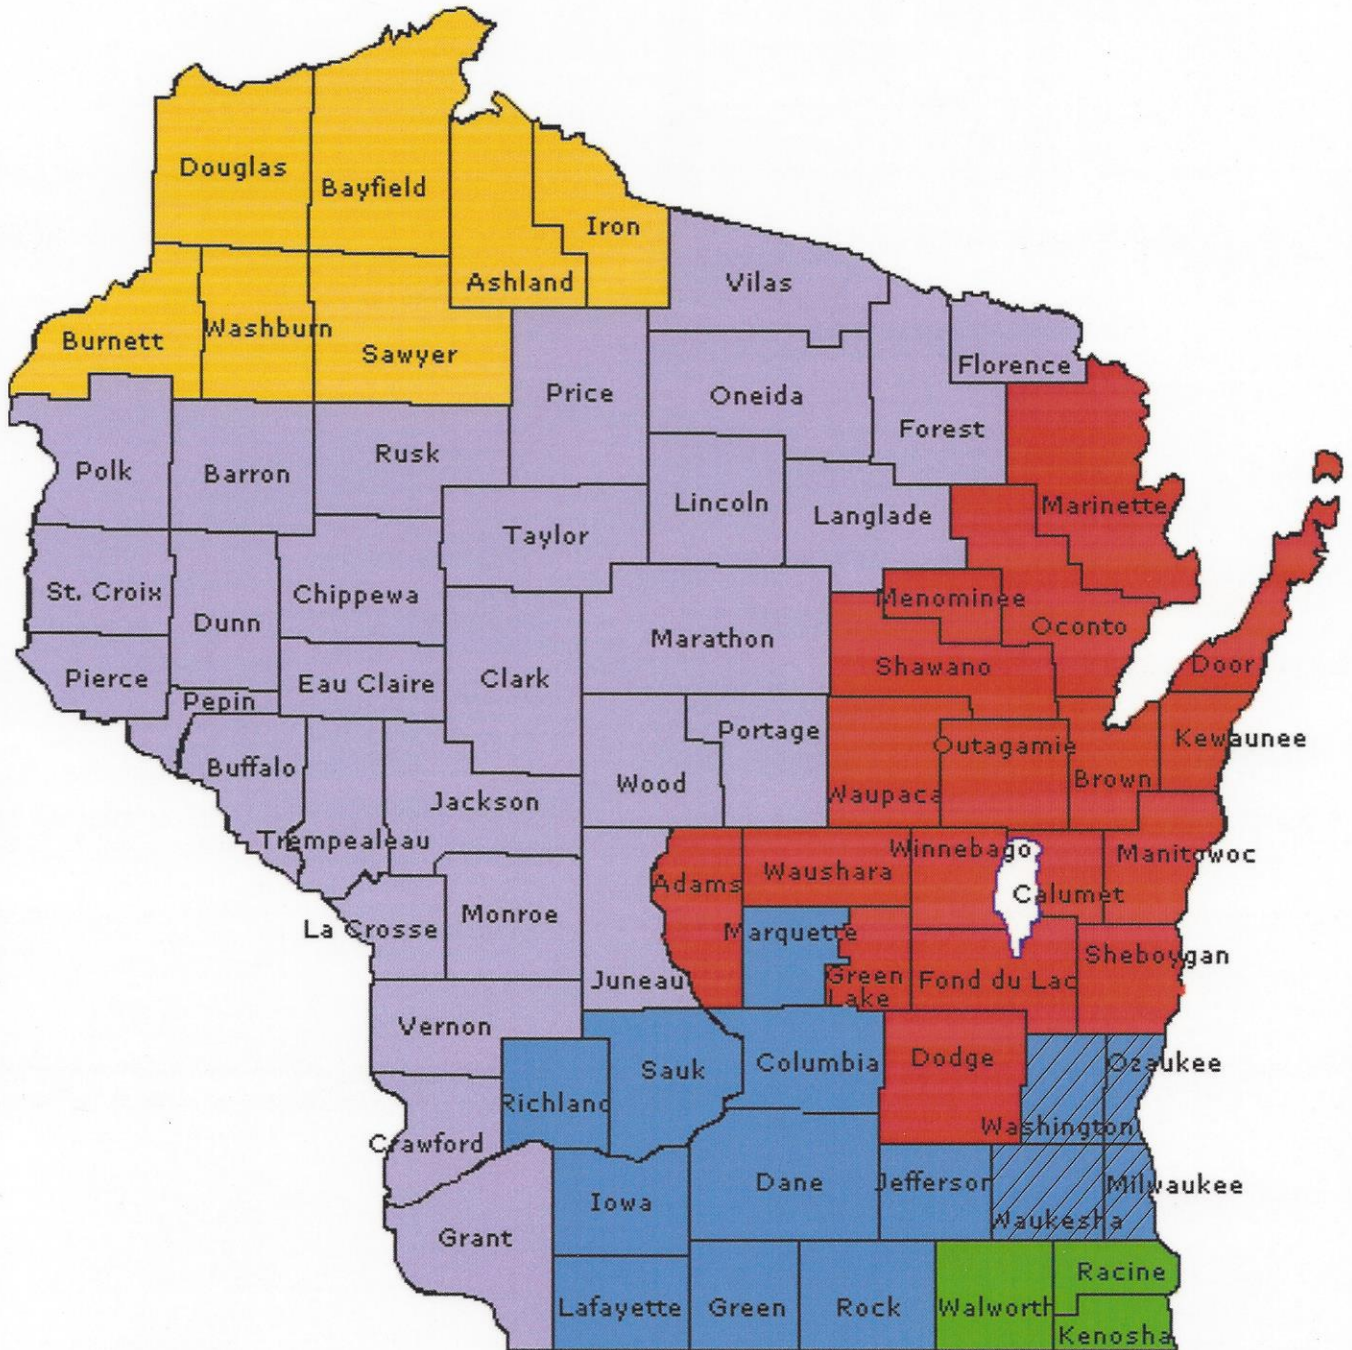

WISCONSIN PIPE TRADES ASSOCIATION JURISDICTION

Local

11

434

400

75

183

601

118

Local 669: Covers the entire state with the exception of the four counties covered by Local 183